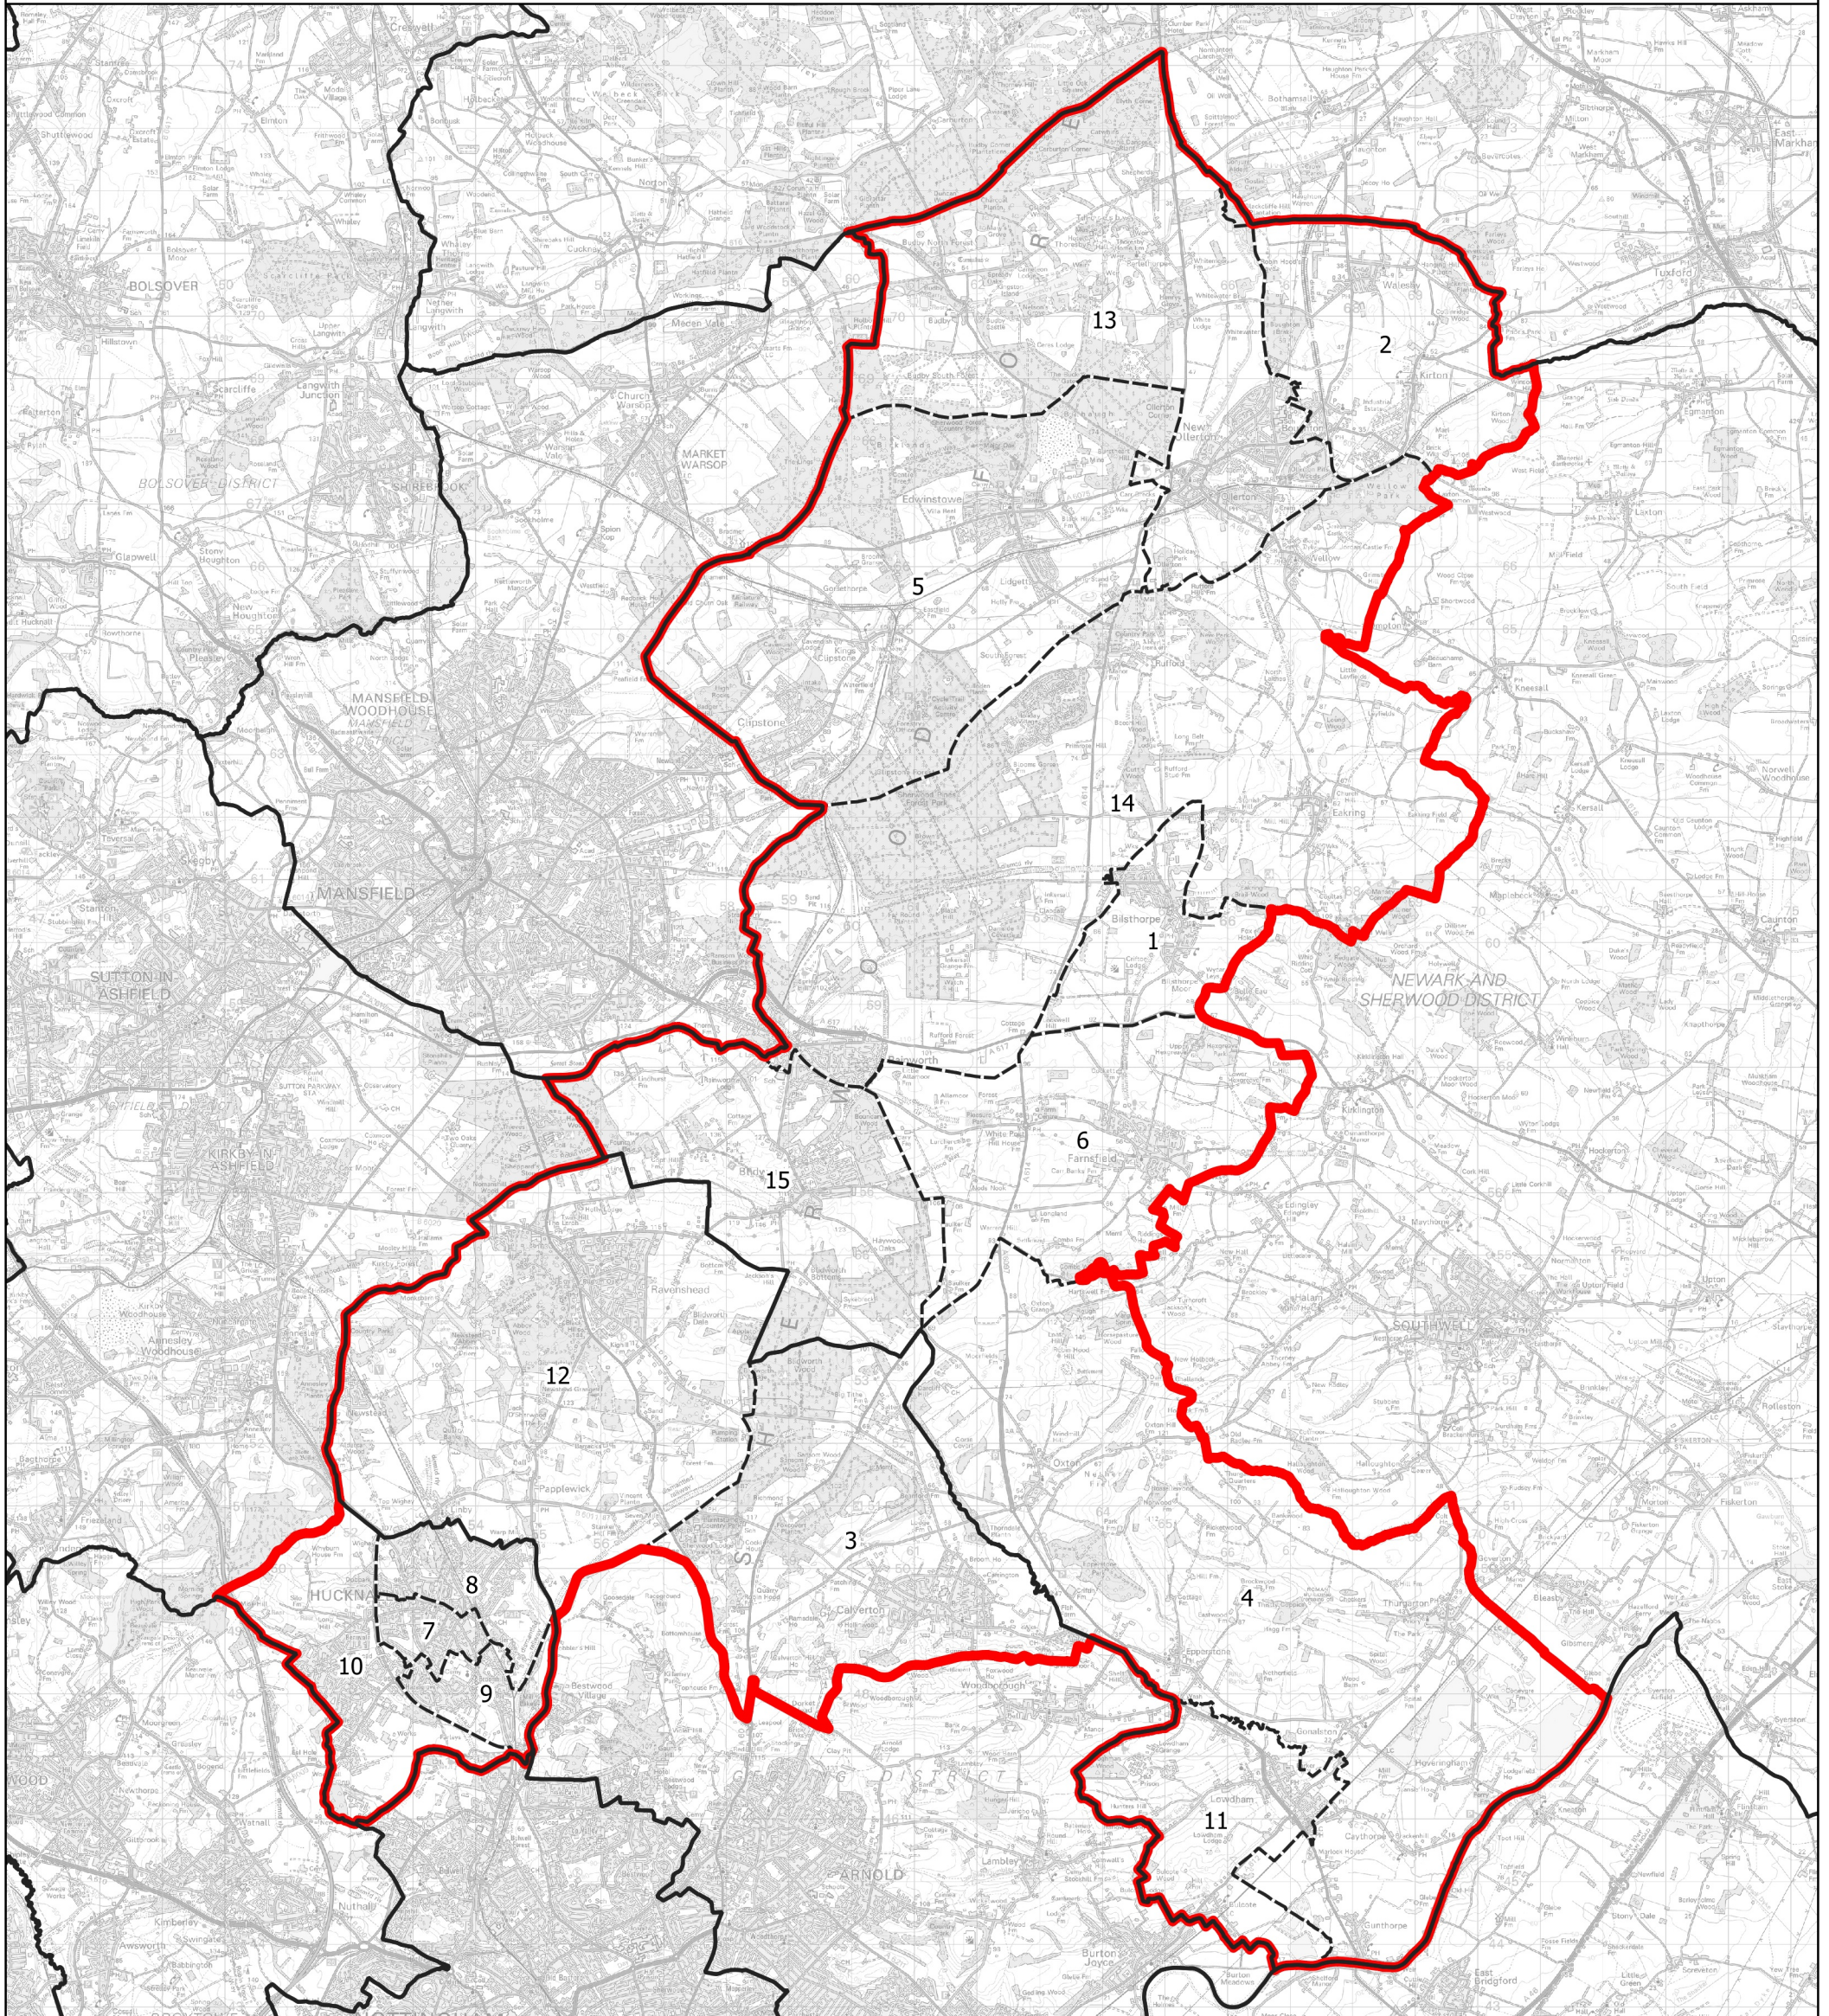

Boundary Commission for England - Initial Proposals for the East Midlands Region

Sherwood County Constituency - Electorate 76,543

Wards:

- | | | |
|--------------------------|------------------------------|--------------------------------|
| 1 Bilsthorpe | 8 Hucknall North | 15 Rainworth South & Blidworth |
| 2 Boughton | 9 Hucknall South | |
| 3 Calverton | 10 Hucknall West | |
| 4 Dover Beck | 11 Lowdham | |
| 5 Edwinstowe & Clipstone | 12 Newstead Abbey | |
| 6 Farnsfield | 13 Ollerton | |
| 7 Hucknall Central | 14 Rainworth North & Rufford | |

- Constituency
- Local Authorities
- Wards

© Crown copyright and database rights 2021 OS 100018289. You are permitted to use this data solely to enable you to respond to, or interact with, the organisation that provided you with the data. You are not permitted to copy, sub-licence, distribute or sell any of this data to third parties in any form. Third party rights to enforce the terms of this licence shall be reserved to OS.

Sherwood County Constituency